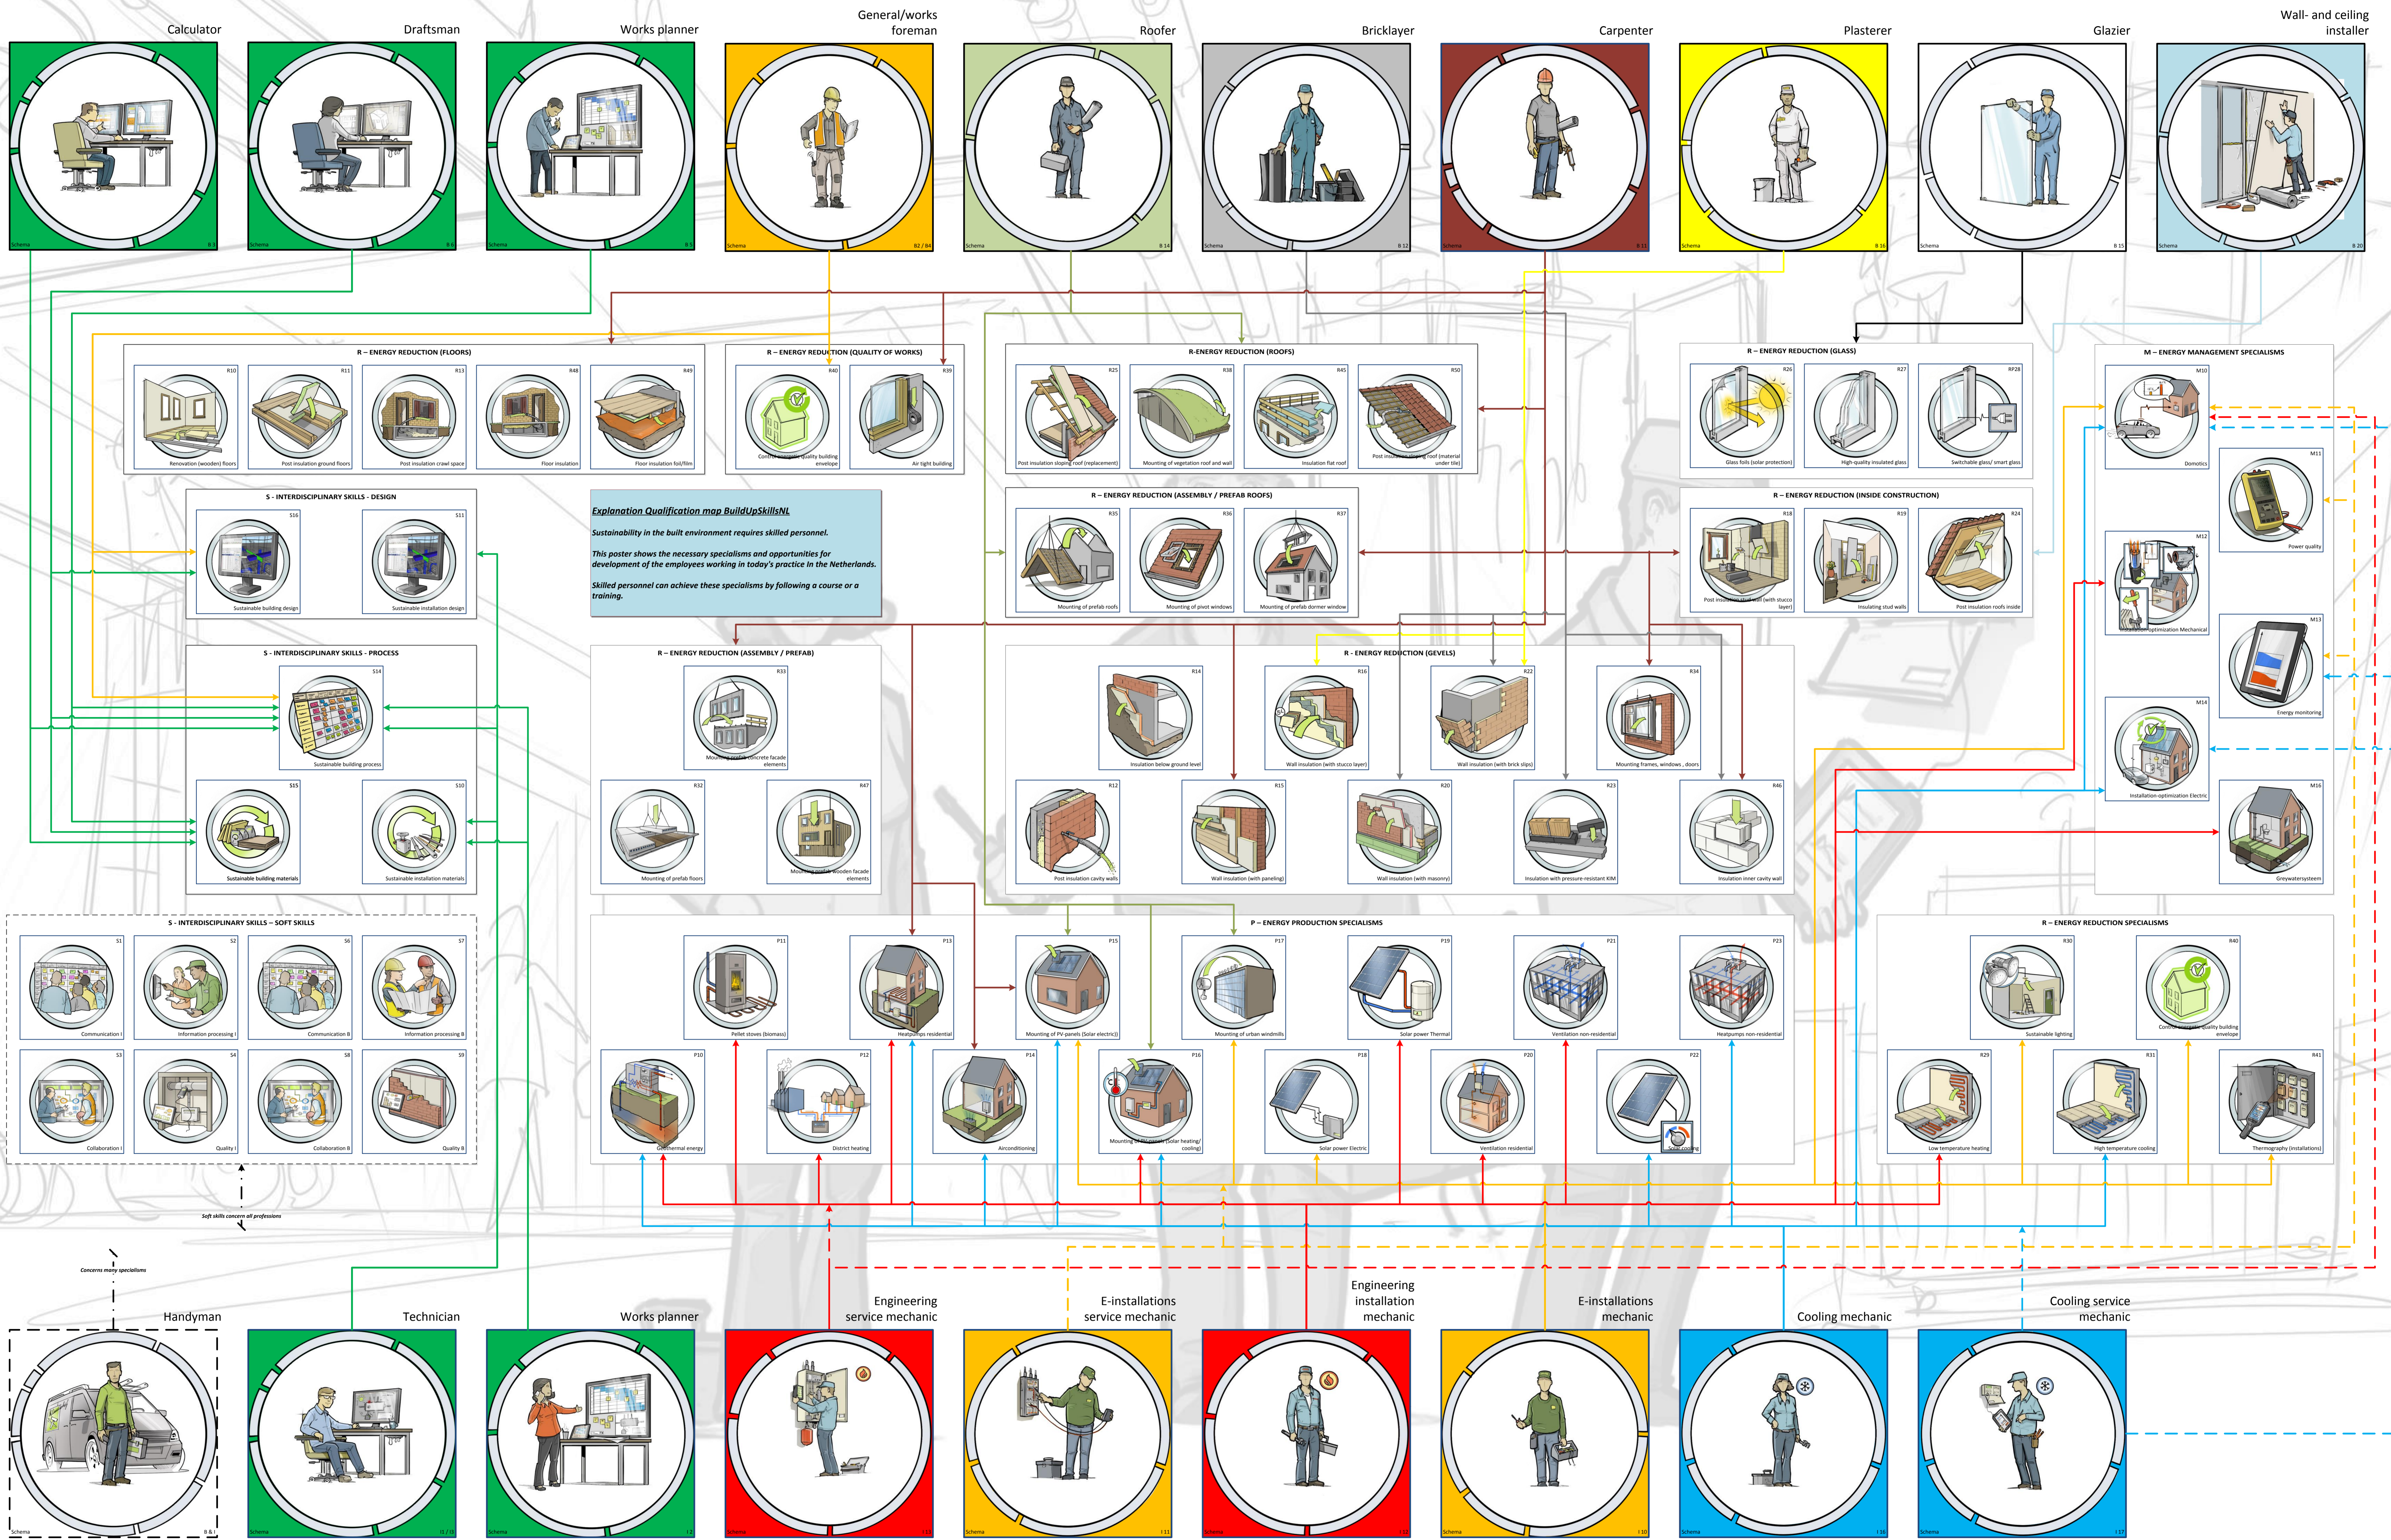

BUILDUPskillsNL: Professions and specialisms - courses and training: 2015-2016

Explanation Qualification map BuildUpSkillsNL
 Sustainability in the built environment requires skilled personnel.
 This poster shows the necessary specialisms and opportunities for development of the employees working in today's practice in the Netherlands.
 Skilled personnel can achieve these specialisms by following a course or a training.